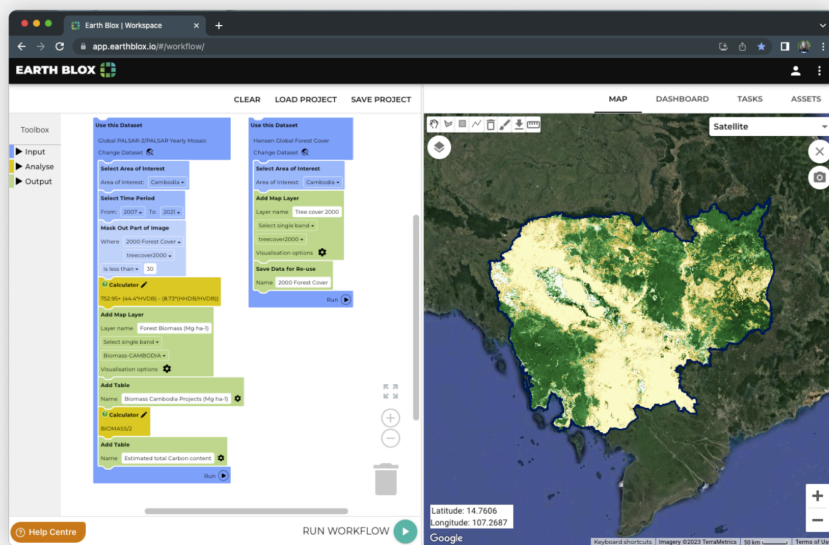

With 40 years of geospatial data and customisable workflows, Earth Blox is the most efficient way to analyse and compare nature and climate-related risks and insights for NBS projects worldwide.

### 1. Load a workflow in Earth Blox

Choose from our extensive workflow library and packages for ARR, REDD+, blue carbon and biodiversity project assessments.

### 2. Select your areas for analysis

Import project areas as shapefiles and customise your analyses to meet your acceptance criteria.

### 3. Analyse and export your results

View your results on the dashboard. Export graphs, tables and charts for reports or raw data in GeoTIFF format for further analysis. Integrate directly into your business processes with the API.