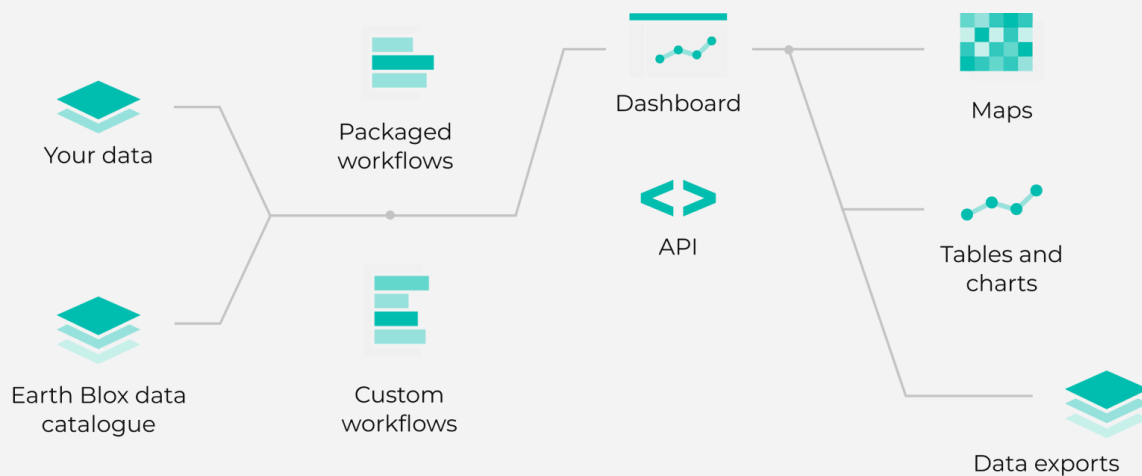

Platform overview

Scale your insights

Powered by Google Cloud, Earth Blox delivers fast, efficient geospatial data processing, ensuring consistent performance whether you're analysing a handful of locations or millions.

Seamless integration

Earth Blox seamlessly integrates with your IT infrastructure through a REST API. As a Google Cloud Ready solution, it's available on the Google Cloud Marketplace for easy deployment and management.

Comprehensive support

Our customer success team accelerates user adoption with onboarding and training. Additional support is available via our helpdesk and our Knowledge Base offers detailed documentation and self-guided tutorials.

Enterprise-grade security

At Earth Blox, your security is our priority. We leverage Google Cloud's enterprise-grade encryption and authentication, and our Information Security Management System is ISO27001-aligned to protect the confidentiality, integrity, and availability of your data.

anew

south pole

The Nature Conservancy

Book a demo at earthblox.io/demo